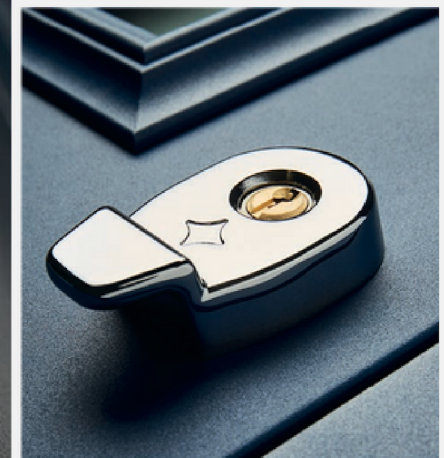

YOUR SECURITY IS OUR PRIORITY

Safety and security were central to each design decision in the development of the new Designer Door range, with each door meeting the requirements of PAS24, a British Standards test used to assess the security performance of windows and doors.

The doors' block construction features a hidden fixing system to ensure maximum protection and every door comes with the choice of two high-security locking mechanisms.

You can choose between a multi-point slam lock, which means that the door locks automatically each time you close it, and is opened by a key, or a 10-point lock, where the door can only be locked and unlocked with the key. Both locks offer the same high level of security, so the choice really comes down to which one best suits your lifestyle.

Completing the range of security features, all our doors also have adjustable hinges and locks, fully integrated glazing panels (eliminating the need for glazing beads), tamper protection and drill-proof cylinders. Every door also features a completely hidden sash and fixing system which protects the lock body.